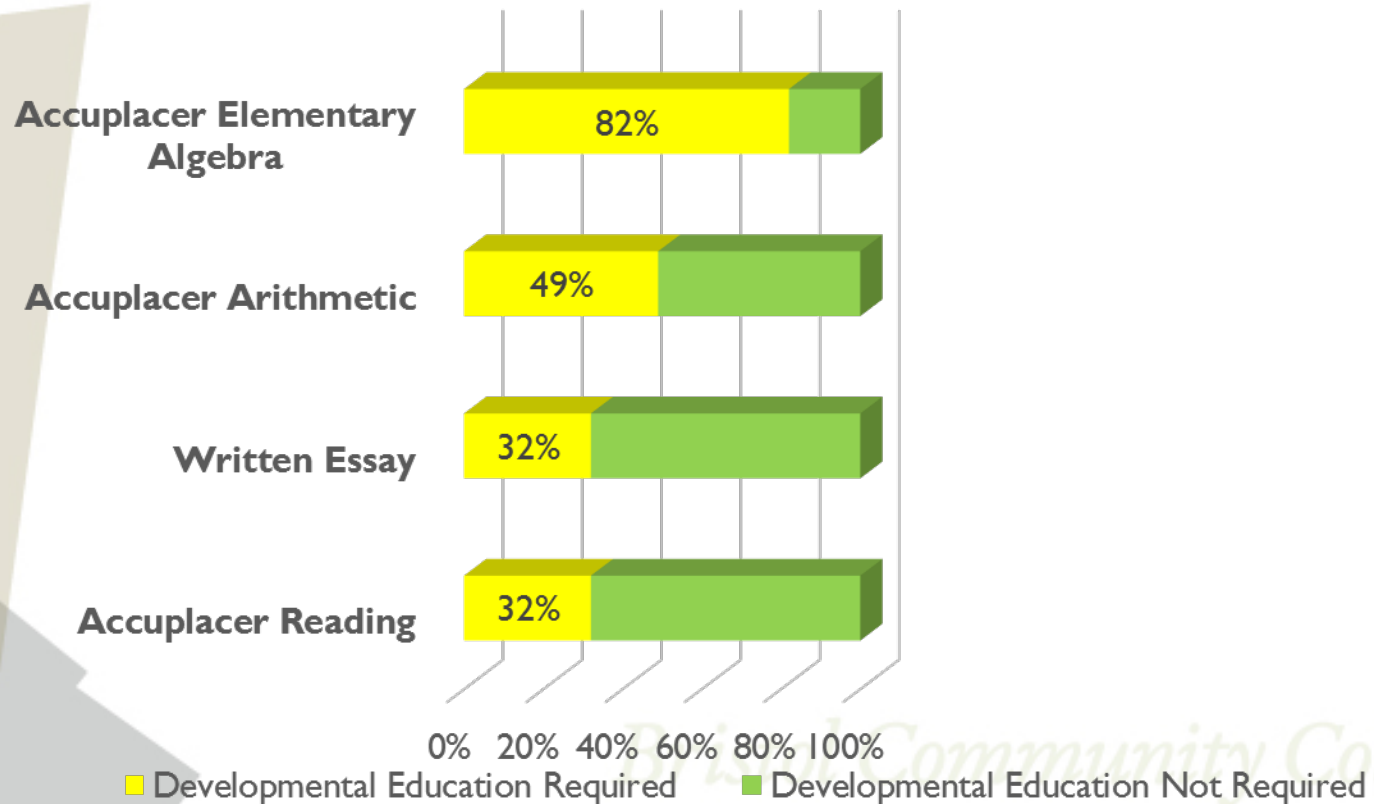

Bristol Community College

Can you guess our greatest challenge to recruiting students into STEM?

Developmental Math needs

Bristol Community College

College Placement Test

Fiscal Year '15 Results

On-Ramps

Test Preparation Workshops

- FREE face-to-face workshops in Arithmetic and Elementary Algebra: [Register here!](#)

Results

- 80 participants
- 79% previously tested
- 56% improved their scores
- 49% enrolled in either a college-level or developmental math
- 51% are delaying math coursework

NEW Online Test Preparation Videos: [Accuplacer Elementary Algebra Review](#) and [Accuplacer Arithmetic Review](#)

On-Ramps

Co-Requisite Models

- Concurrent enrollment in developmental algebra and college-level math
- Saves time, saves money
- Supplemental Instruction
- Block schedule
- 81% completion rate (77% Co-Req Statistics vs. 62% Statistics alone)